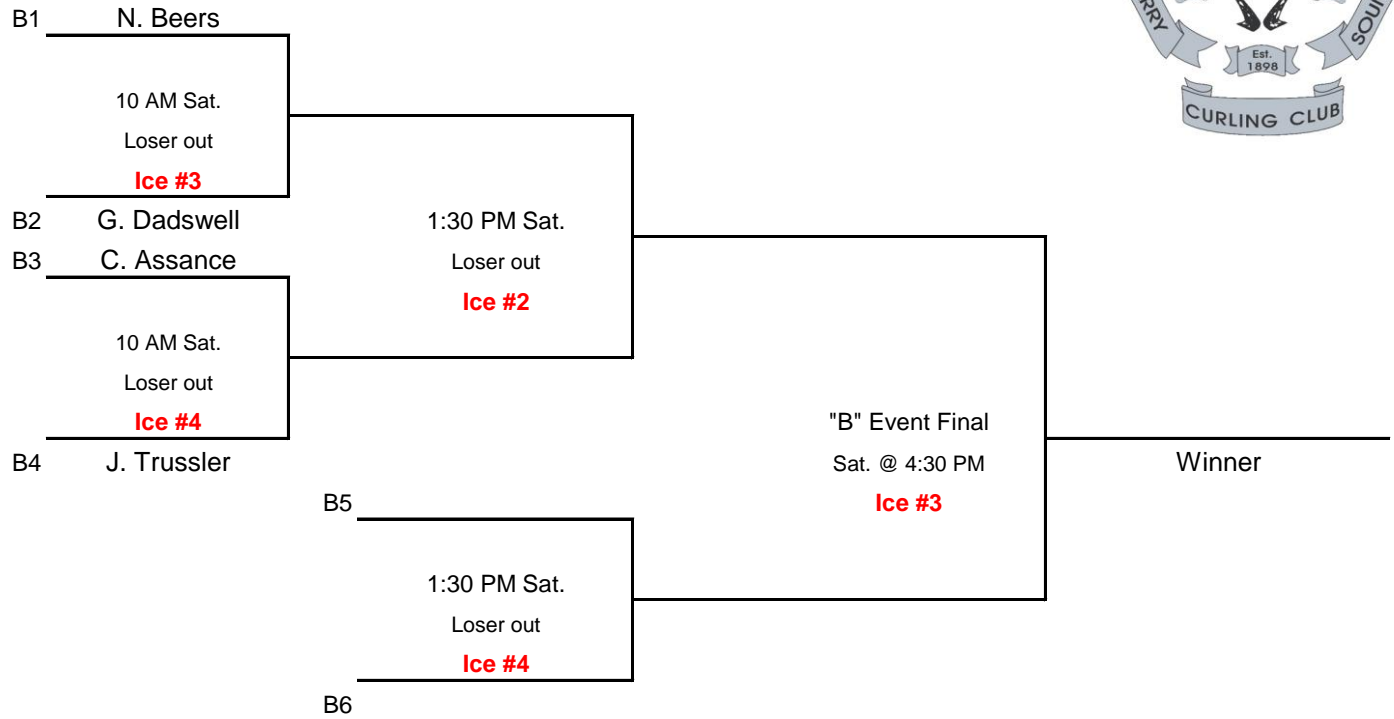

PSCC Club Closing Spiel 10 TEAMS

"A" Event

Club Champions

"B" Event

Consolation