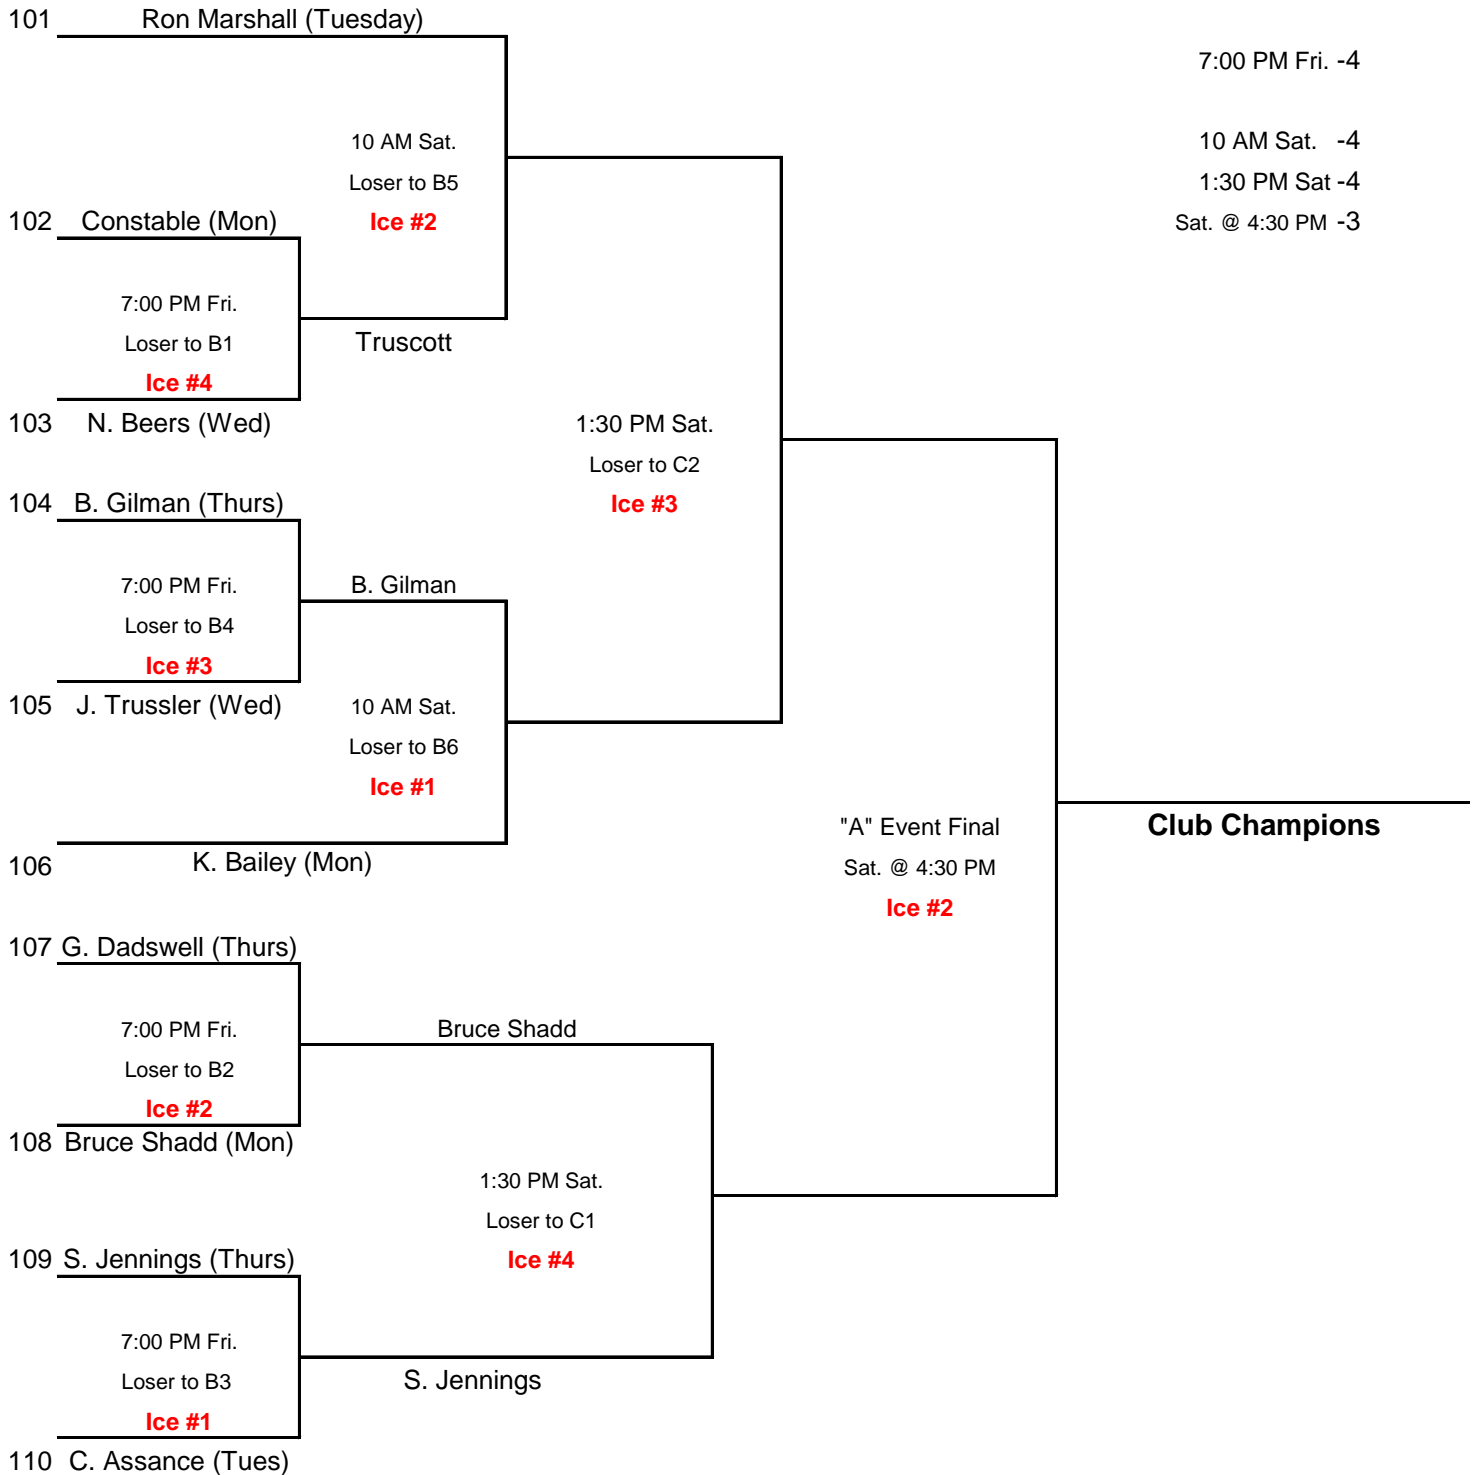

PSCC Club Closing Spiel 10 TEAMS

"A" Event

Club Champions

"B" Event

Consolation