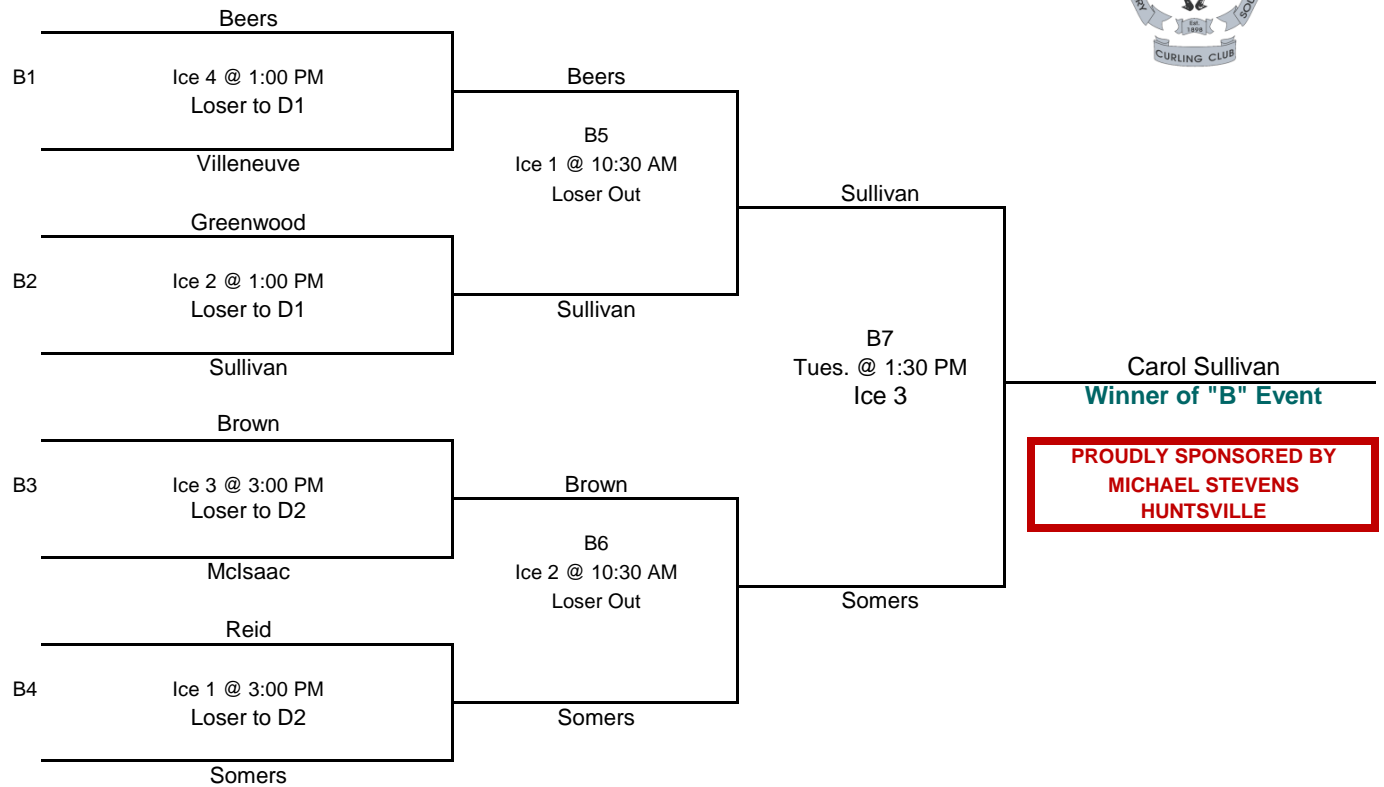

"B" Event - Gail Stevens Memorial Trophy

"C" Event - Bayview Chev-Olds Trophy

"D" Event - Ann McLaughlin Memorial Trophy